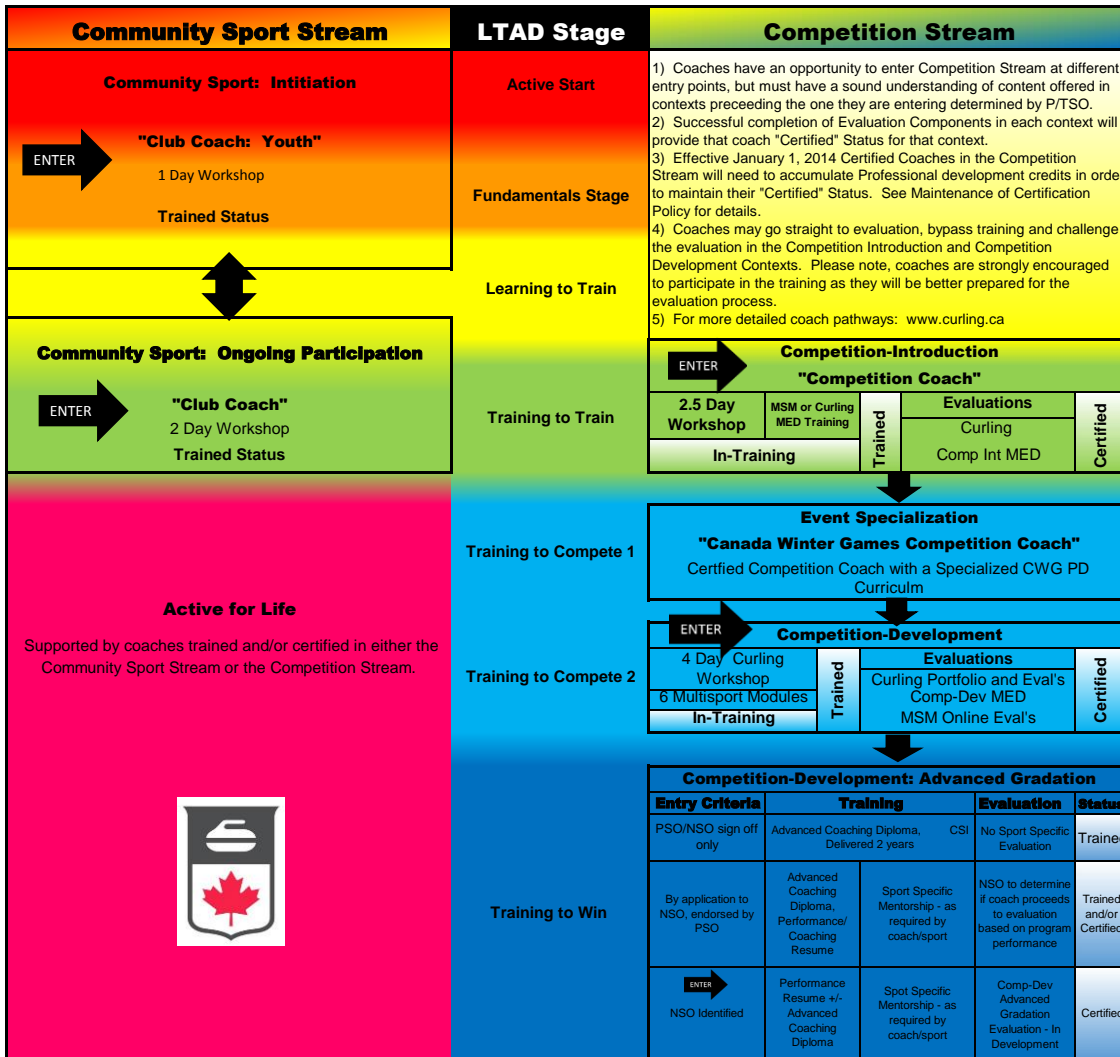

Curling Canada

Coach Development Pathway

Glossary of Terms
 MED - Make Ethical Decisions
 MSM - Multisport Modules
 LTAD - Long Term Athlete Development
 CSI - Canadian Sport Institute