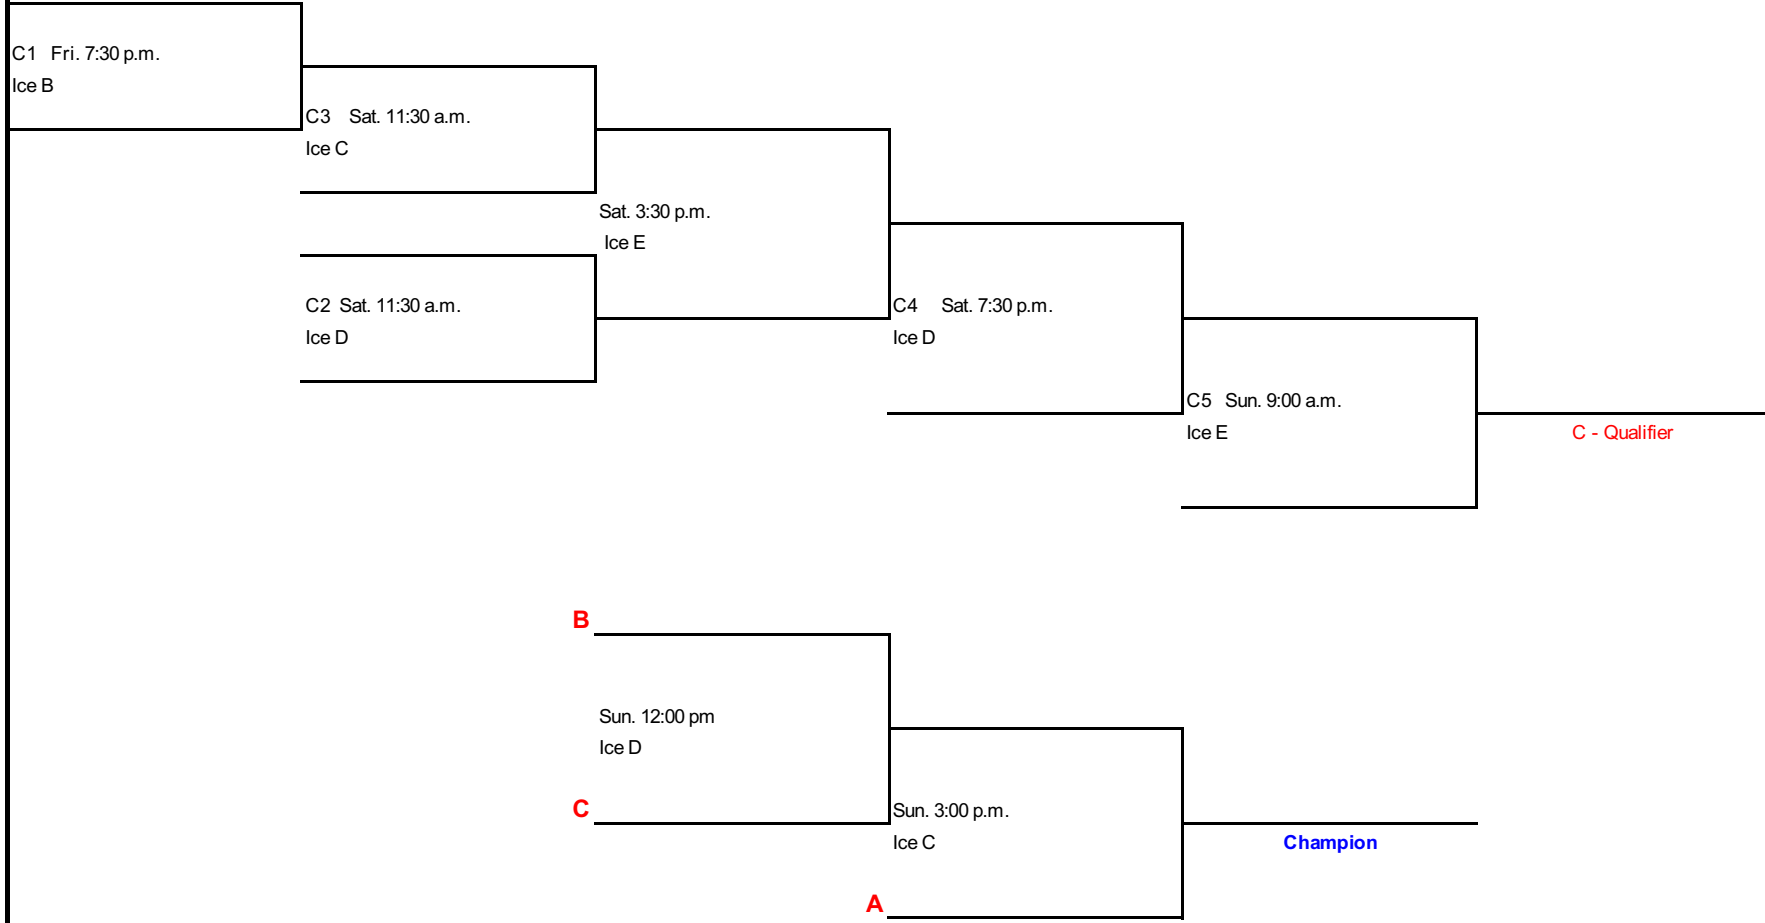

NOCA Mixed Doubles
Horne Granite Curling Club, New Liskeard
February 18-20
'A' DRAW

Julien - Horne Granite

Thurs. 7:30 p.m. L-B1
 Ice C

Menard/McNaughton - Horne Granite

Fri. 11:30 a.m. L-B2
 Ice B

Sayer - Horne Granite

B5 Fri. 7:30 p.m.
Ice C L-C2

Sat. 11:30 a.m.
Ice B L-C4

B3 Fri. 3:30 p.m.
Ice C L-C2

B4 Fri. 7:30 p.m.
Ice E L-C3

B1 Fri. 11:30 a.m.
Ice E L-C1

B6 Sat. 3:30 p.m.
Ice C L-C5

B - Qualifier

NOCA Mixed Doubles
Horne Granite Curling Club, New Liskeard
February 18-20
'C' DRAW