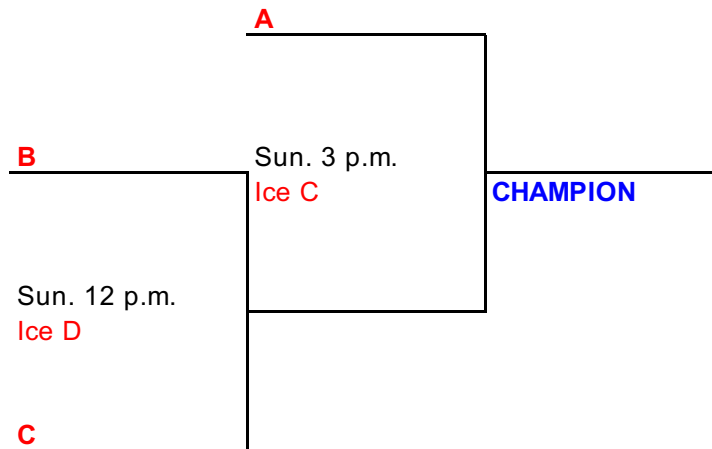

2023 Mixed Doubles Provincial
 Idylwyld Golf & Country Club, Sudbury

February 8-12, 2023
A' Draw

Wednesday 9:15 p.m. Pre Comp Practice for: Fleury/Horgan, Deschene/Malette, Daley/Ray, Chandler, Assad/Deschene, Bonin-Ducharme/Smith, Corkal/Laferriere, Daoust/Paquette

Friday at 2:00pm - Luncheon

2023 Mixed Doubles Provincial
 Idylwyld Golf & Country Club, Sudbury
February 8-12, 2023
B' Draw

2023 Mixed Doubles Provincial
 Idylwylde Golf & Country Club, Sudbury
February 8-12, 2023
C' Draw

2023 Mixed Doubles Provincial
Idylwylde Golf & Country Club, Sudbury
February 8-12, 2023
PLAYOFFS

2023 Mixed Doubles Provincial

Team	Club Name	Position	Name
Paquette/Daoust	Northern Credit Union CC	Male	David Daoust
		Female	Manon Paquette
Daley/Ray	North Bay Granite Club	Male	Bobby Ray
		Female	Mackenzie Daley
Deschene/Malette	Northern Credit Union CC	Male	Ian Deschene
		Female	Britney Malette
Fleury/Horgan	Northern Credit Union CC	Male	Jacob Horgan
		Female	Tracy Fleury
Gates/Bonot	Idylwylde Golf & CC	Male	Trevor Bonot
		Female	Amanda Gates
Westlund/Stewart	Port Arthur CC	Male	Tyler Stewart
		Female	Nicole Westlund-Stewart
Assad/Deschene	Idylwylde Golf & CC	Male	Mike Assad
		Female	Abby Deschene
Hunt/Paquette	YNCU Curling Centre	Male	Matt Hunt
		Female	Sophie Paquette
Macleod/Wilson	YNCU Curling Centre	Male	Tyler Wilson
		Female	Michelle Macleod
Gates/Langlois	North Bay Granite Club	Male	Tyler Langlois
		Female	Jen Gates
Bowman/Bowman	North Bay Granite Club	Male	Chris Bowman
		Female	Jami Bowman
Corkal/Laferriere	Northern Credit Union CC	Male	Martin Laferriere
		Female	Amanda Corkal
Homets	North Bay Granite Club	Male	Jeff Brown
		Female	Joanne Come-Forget
Chandler/Chandler	Little Current CC	Male	Jordan Chandler
		Female	Tracy Chandler
Despins/Belchoir	Fort William CC	Male	Travis Belchior
		Female	Robyn Despins
Bonin-Ducharme/Smith	Northern Credit Union CC	Male	Olivier Bonin-Ducharme
		Female	Mya Smith