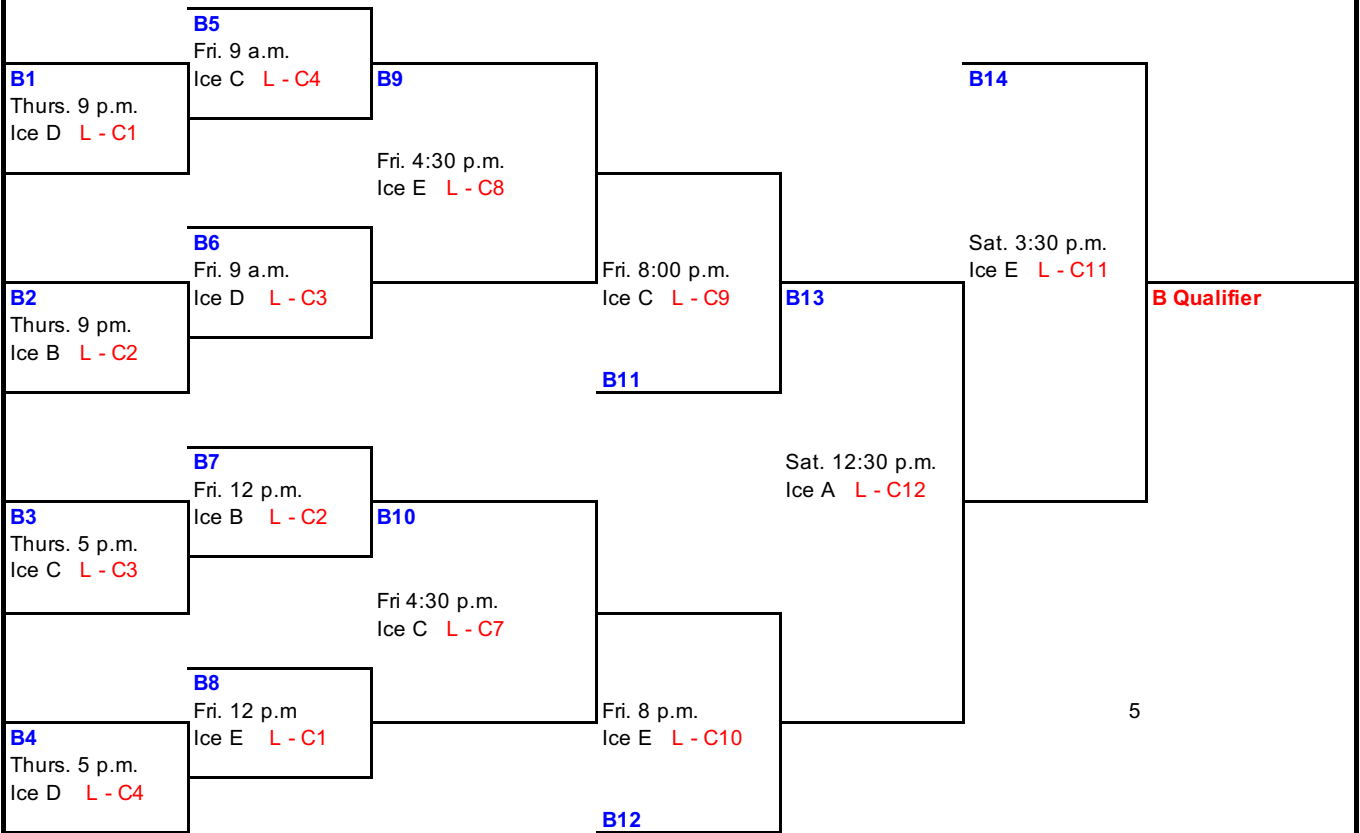

2023 Mixed Doubles Provincial
 Idylwyld Golf & Country Club, Sudbury

February 8-12, 2023
A' Draw

Wednesday 9:15 p.m. Pre Comp Practice for: Fleury/Horgan, Deschene/Malette, Daley/Ray, Chandler, Assad/Deschene, Bonin-Ducharme/Smith, Corkal/Laferriere, Daoust/Paquette

Thursday 8:30am - Pre-Comp Practice for: Stewart, Langlois/Gates, Hornets, Bonot/Gates, Despins/Belchoir, Bowman, MacLeod/Wilson, Hunt/Paquette

Thursday at 10:00am - Team Meeting for All

Thursday at 8:00pm - Opening Ceremonies

Friday at 2:00pm - Luncheon

2023 Mixed Doubles Provincial
 Idylwyld Golf & Country Club, Sudbury
February 8-12, 2023
B' Draw

2023 Mixed Doubles Provincial
 Idylwylde Golf & Country Club, Sudbury
February 8-12, 2023
C' Draw