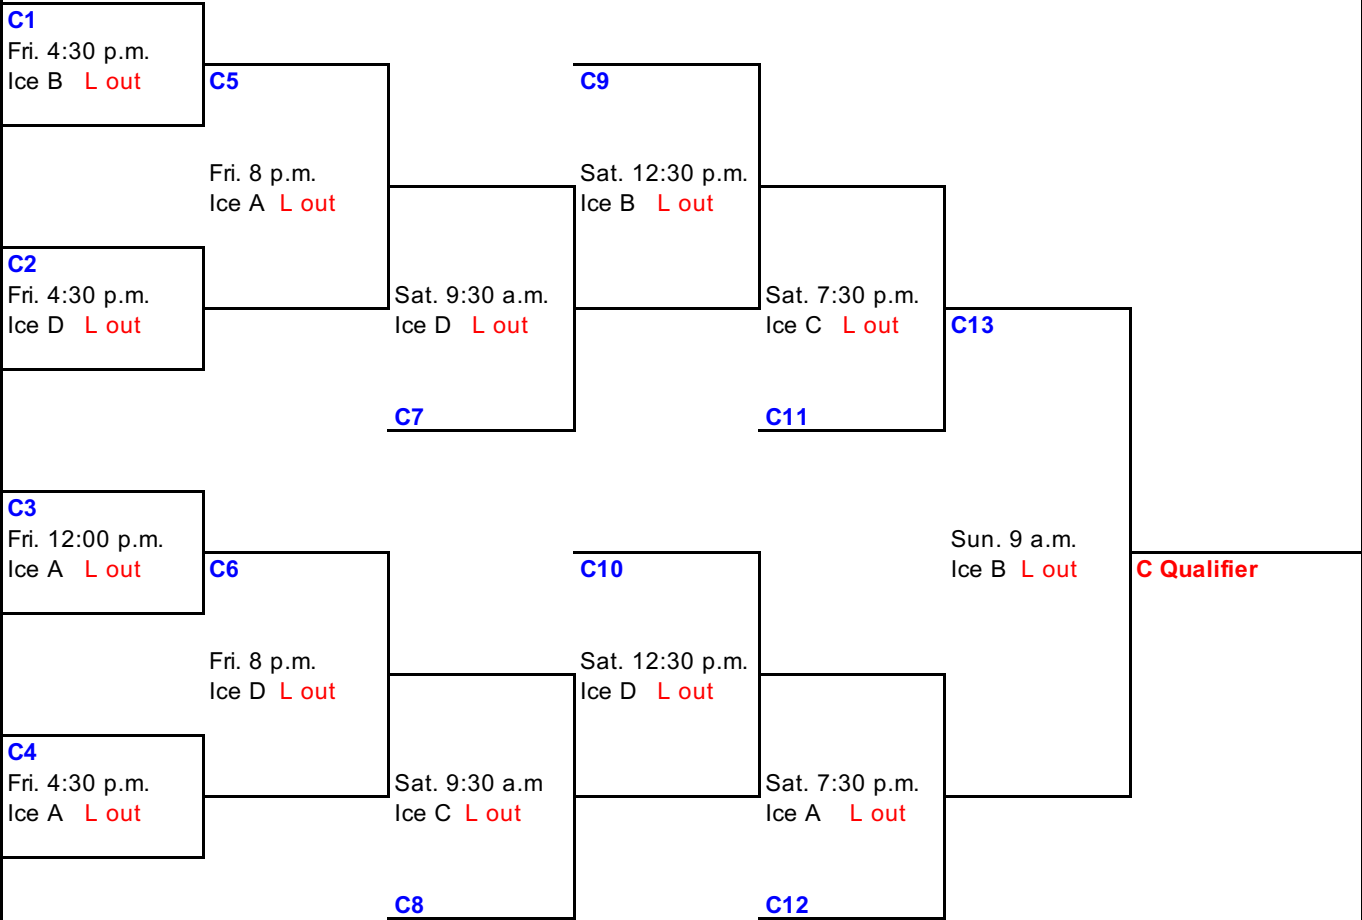

2023 Mixed Doubles Provincial
 Idylwyld Golf & Country Club, Sudbury

February 8-12, 2023
A' Draw

Wednesday 9:15 p.m. Pre Comp Practice for: Fleury/Horgan, Deschene/Malette, Daley/Ray, Chandler, Assad/Deschene, Bonin-Ducharme/Smith, Corkal/Laferriere, Daoust/Paquette

Friday at 2:00pm - Luncheon

2023 Mixed Doubles Provincial
 Idylwyld Golf & Country Club, Sudbury
February 8-12, 2023
B' Draw

2023 Mixed Doubles Provincial
 Idylwylde Golf & Country Club, Sudbury
February 8-12, 2023
C' Draw

2023 Mixed Doubles Provincial
Idylwylde Golf & Country Club, Sudbury
February 8-12, 2023
PLAYOFFS

2023 Mixed Doubles Provincial

Team	Club Name	Position	Name
Paquette/Daoust	Northern Credit Union CC	Male	David Daoust
		Female	Manon Paquette
Daley/Ray	North Bay Granite Club	Male	Bobby Ray
		Female	Mackenzie Daley
Deschene/Malette	Northern Credit Union CC	Male	Ian Deschene
		Female	Britney Malette
Fleury/Horgan	Northern Credit Union CC	Male	Jacob Horgan
		Female	Tracy Fleury
Gates/Bonot	Idylwylde Golf & CC	Male	Trevor Bonot
		Female	Amanda Gates
Westlund/Stewart	Port Arthur CC	Male	Tyler Stewart
		Female	Nicole Westlund-Stewart
Assad/Deschene	Idylwylde Golf & CC	Male	Mike Assad
		Female	Abby Deschene
Hunt/Paquette	YNCU Curling Centre	Male	Matt Hunt
		Female	Sophie Paquette
Macleod/Wilson	YNCU Curling Centre	Male	Tyler Wilson
		Female	Michelle Macleod
Gates/Langlois	North Bay Granite Club	Male	Tyler Langlois
		Female	Jen Gates
Bowman/Bowman	North Bay Granite Club	Male	Chris Bowman
		Female	Jami Bowman
Corkal/Laferriere	Northern Credit Union CC	Male	Martin Laferriere
		Female	Amanda Corkal
Homets	North Bay Granite Club	Male	Jeff Brown
		Female	Joanne Come-Forget
Chandler/Chandler	Little Current CC	Male	Jordan Chandler
		Female	Tracy Chandler
Despins/Belchoir	Fort William CC	Male	Travis Belchior
		Female	Robyn Despins
Bonin-Ducharme/Smith	Northern Credit Union CC	Male	Olivier Bonin-Ducharme
		Female	Mya Smith