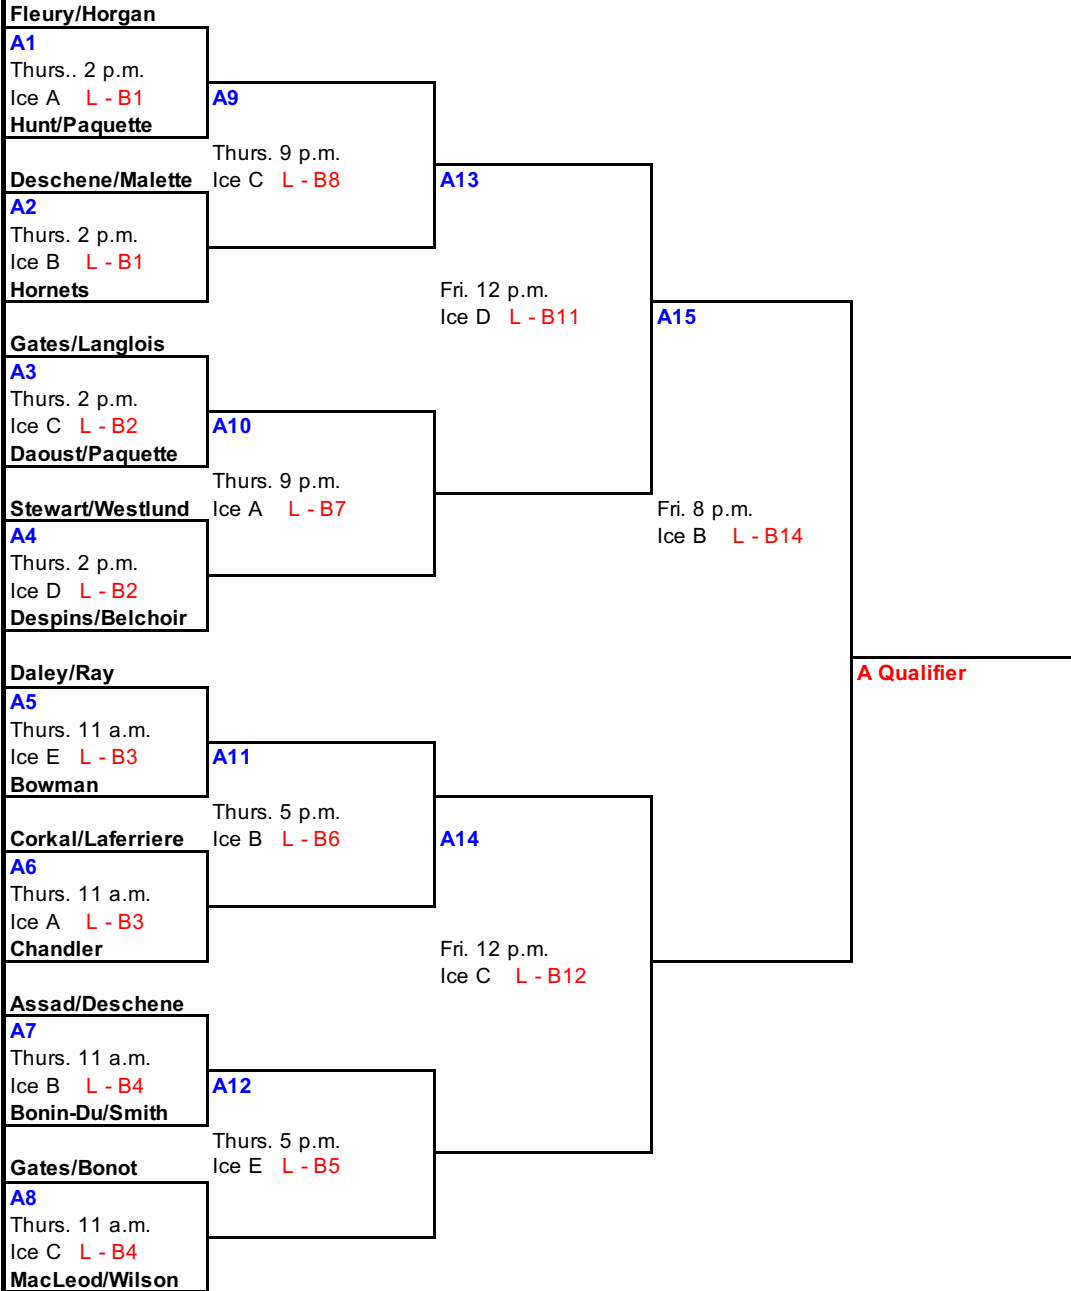

2023 Mixed Doubles Provincial
 Idylwyld Golf & Country Club, Sudbury

February 8-12, 2023
A' Draw

Wednesday 9:15 p.m. Pre Comp Practice for: Fleury/Horgan, Deschene/Malette, Daley/Ray, Chandler, Assad/Deschene, Bonin-Ducharme/Smith, Corkal/Laferriere, Daoust/Paquette