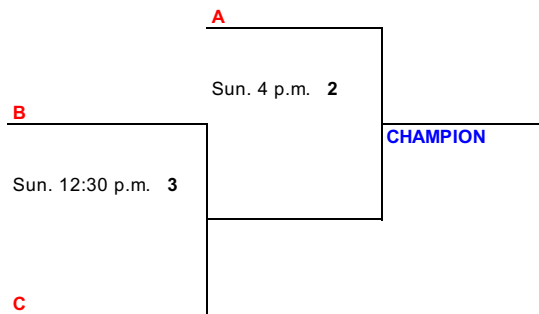

* Hammer will be determined by a draw to the button at the end of the practice time

A Event

B Event

C Event

PLAYOFFS

2025 Mixed Doubles Provincial

Team	Club Name	Position	Name
Hari/Hari	Fort William CC	Male	Josh Hari
		Female	Juliana Hari
		Coach	Jon Hari
Sinclair/Wright	Kakabeka Falls CC	Male	Brayden Sinclair
		Female	Lily Wright
		Coach	Andrew Sinclair
Armstrong/Mangoff	Fort William CC	Male	Connor Mangoff
		Female	Kirsten Armstrong
Rietdijk/Wiersema	Kakabeka Falls CC	Male	Adam Wiersema
		Female	Haylee Rietdijk
Gates/Montpellier	NCU Community Centre	Male	Dustin Montpellier
		Female	Amanda Gates
Westlund/Stewart	Fort William CC	Male	Tyler Stewart
		Female	Nicole Westlund-Stewart
Beaudry/Silver	Fort Frances CC	Male	Chris Silver
		Female	Victoria Beaudry
Bowman/Bowman	North Bay Granite Club	Male	Chris Bowman
		Female	Jamie Bowman
Curtis/Curtis	Terrace Bay CC	Male	Jacob Curtis
		Female	Danielle Curtis
Weiss/Paul	Kakabeka Falls CC	Male	Owen Weiss
		Female	Rylie Paul
		Coach	Gary Weiss
Chabot/L'Hirondelle	Fort Frances CC	Male	Adam L'Hirondelle
		Female	Aili Chabot
		Coach	Ron Silver
Nephin/Huffman	Kakabeka Falls CC	Male	Greg Huffman
		Female	Caitlin Nephin
Saciuk/Donaldson	Fort Frances CC	Male	Rowan Donaldson
		Female	Allie Saciuk
		Coach	Charlotte Bazylewski
Blackwood/Blackwood	Terrace Bay CC	Male	Ken Blackwood
		Female	Leslie Blackwood
Briand/Morris	Fort William CC	Male	Chris Briand
		Female	Samantha Morris