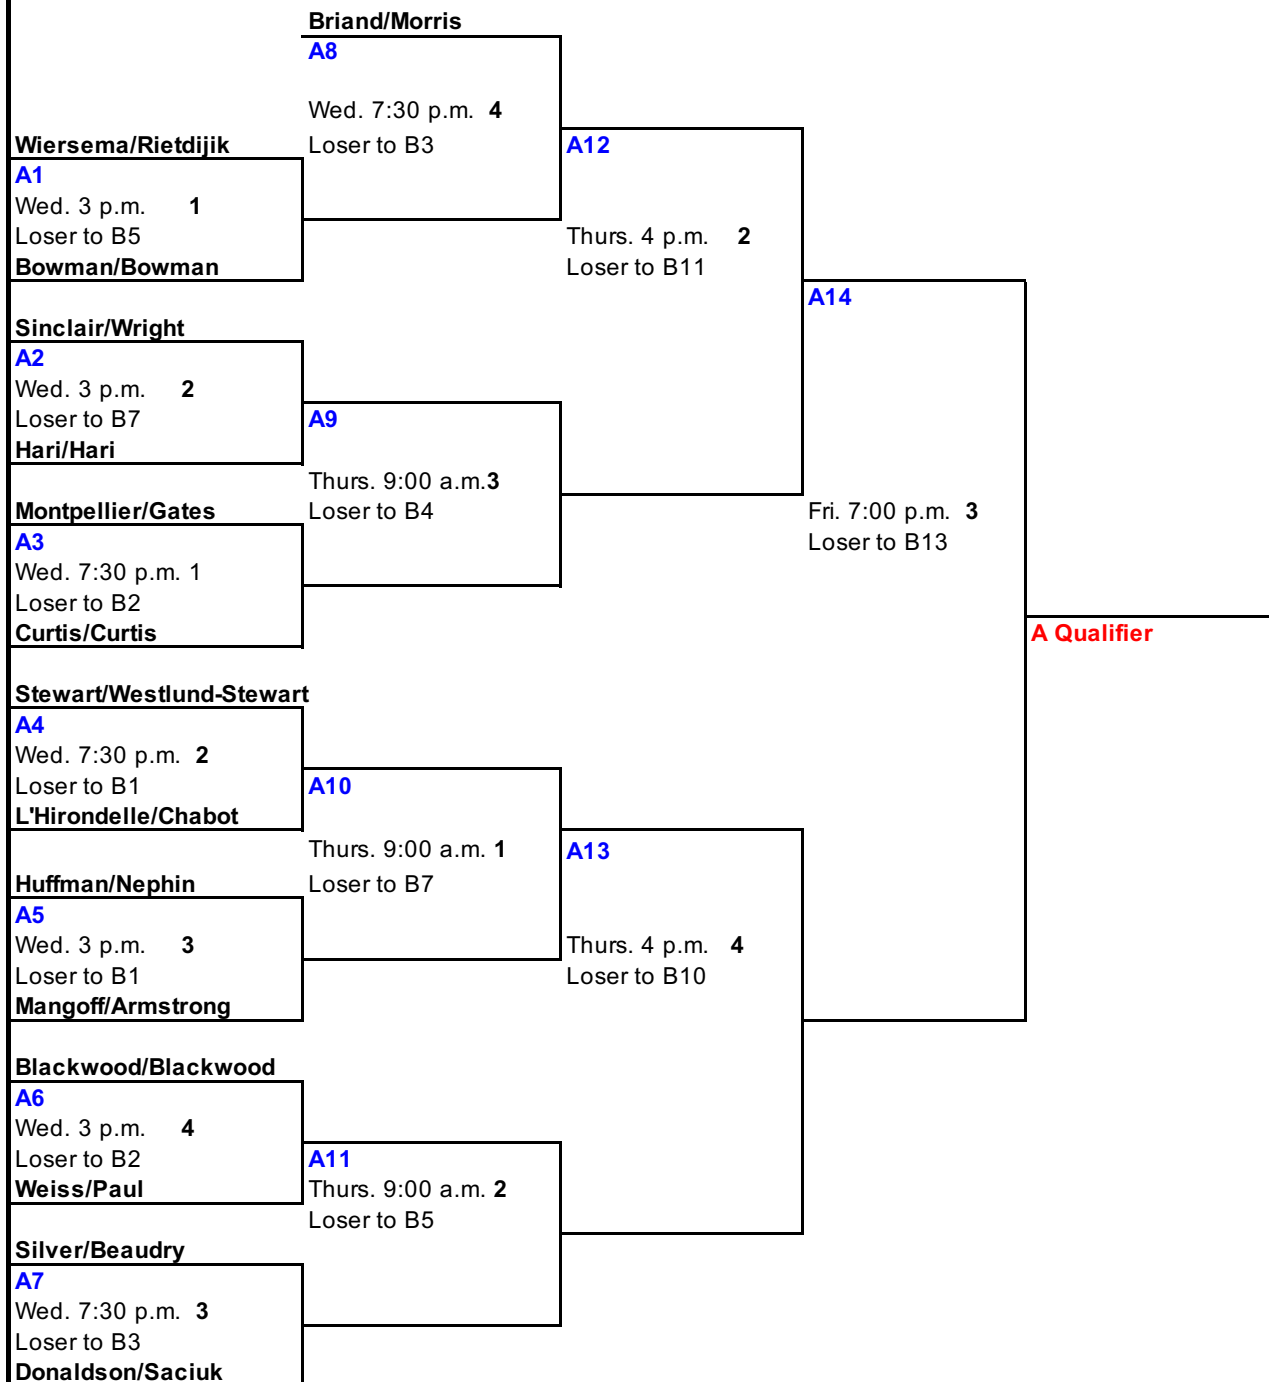

NOCA Provincial Mixed Doubles Championship

Kakabeka Falls Curling Club

Feb. 5 - 9, 2025

Seed	Teams	Seed	Teams
1	Briand/Morris - Fort William CC	9	Wiersema/Rietijk - Kakabeka Falls CC
2	Silver/Beaudry - Curl Fort Frances	10	Weiss/Paul - Kakabeka Falls CC
3	Stewart/Westlund-Stewart - Fort William CC	11	Huffman/Nephin - Kakabeka Falls CC
4	Montpellier/Gates - NCU Community Centre	12	Hari/Hari - Fort William CC
5	Sinclair/Wright - Kakabeka Falls CC	13	Curtis/Curtis - Terrace Bay CC
6	Mangoff/Armstrong - Kakabeka Falls CC	14	L'Hirondelle/Chabot - Curl Fort Frances
7	Blackwood/Blackwood - Terrace Bay CC	15	Donaldson/Saciuk - Curl Fort Frances
8	Bowman/Bowman - North Bay Granite Club		

Day	Time	Ice 1	Ice 2	Ice 3	Ice 4	
Wed.	9:00 a.m.	11	12	13	14	
	9:50 a.m.	<i>Meeting Teams 6-15</i>				
	10:00 a.m.	6	7	8	9	
	11:30 a.m.	<i>Meeting Teams 1-5</i>				
	11:45 a.m.	1	2	3	4	
	3:00 p.m.	A1	A2	A5	A6	
	6:30 p.m.	<i>Opening Ceremony</i>				
	7:30 p.m.	A3	A4	A7	A8	
	Thurs.	9:00 a.m.	A10	A11	A9	B1
		12:30 p.m.	B3	B2	B7	B5
4:00 p.m.		B4	A12	B6	A13	
Fri.	7:30 p.m.	B9	B8	C3	C1	
	10:00 a.m.		C2	C4		
	12:00 p.m.	<i>Lunch</i>				
	3:00 p.m.	C5	C6	B10	B11	
	7:00 p.m.		B12	A14	C7	
Sat.	10:30 a.m.		C9		C8	
	2:30 p.m.			C10	B13	
	7:00 p.m.				C11	
Sun.	9:00 a.m.		C12			
	12:30 p.m.			Semi		
	4:00 p.m.		Final			

rotate 15

rotate 10

rotate 5

* 7 minute pre-game practice begins 25 minutes prior to game time

*Teams will flip a coin, for choice of rock color or first/second practice before each game (not including playoffs)

* Hammer will be determined by a draw to the button at the end of the practice time

A Event