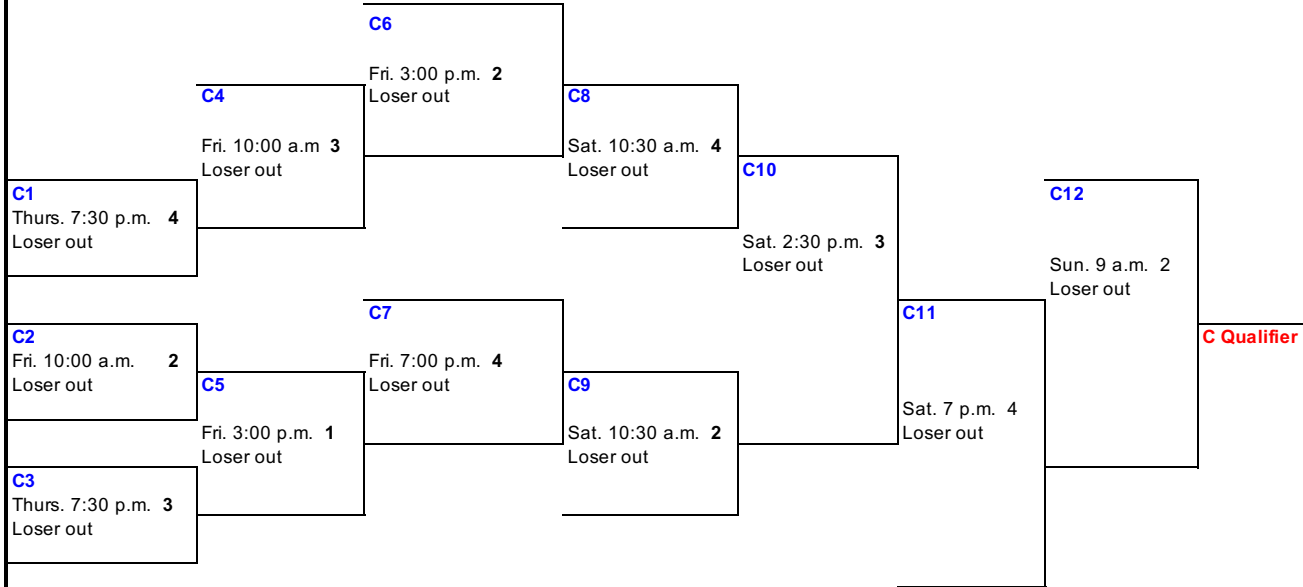

* Hammer will be determined by a draw to the button at the end of the practice time

A Event

B Event

C Event

PLAYOFFS

2025 Mixed Doubles Provincial

Team	Club Name	Position	Name
Hari/Hari	Fort William CC	Male	Josh Hari
		Female	Juliana Hari
		Coach	Jon Hari
Sinclair/Wright	Kakabeka Falls CC	Male	Brayden Sinclair
		Female	Lily Wright
		Coach	Andrew Sinclair
Armstrong/Mangoff	Fort William CC	Male	Connor Mangoff
		Female	Kirsten Armstrong
Rietdijk/Wiersema	Kakabeka Falls CC	Male	Adam Wiersema
		Female	Haylee Rietdijk
Gates/Montpellier	NCU Community Centre	Male	Dustin Montpellier
		Female	Amanda Gates
Westlund/Stewart	Fort William CC	Male	Tyler Stewart
		Female	Nicole Westlund-Stewart
Beaudry/Silver	Fort Frances CC	Male	Chris Silver
		Female	Victoria Beaudry
Bowman/Bowman	North Bay Granite Club	Male	Chris Bowman
		Female	Jamie Bowman
Curtis/Curtis	Terrace Bay CC	Male	Jacob Curtis
		Female	Danielle Curtis
Weiss/Paul	Kakabeka Falls CC	Male	Owen Weiss
		Female	Rylie Paul
		Coach	Gary Weiss
Chabot/L'Hirondelle	Fort Frances CC	Male	Adam L'Hirondelle
		Female	Aili Chabot
		Coach	Ron Silver
Nephin/Huffman	Kakabeka Falls CC	Male	Greg Huffman
		Female	Caitlin Nephin
Saciuk/Donaldson	Fort Frances CC	Male	Rowan Donaldson
		Female	Allie Saciuk
		Coach	Charlotte Bazylewski
Blackwood/Blackwood	Terrace Bay CC	Male	Ken Blackwood
		Female	Leslie Blackwood
Briand/Morris	Fort William CC	Male	Chris Briand
		Female	Samantha Morris