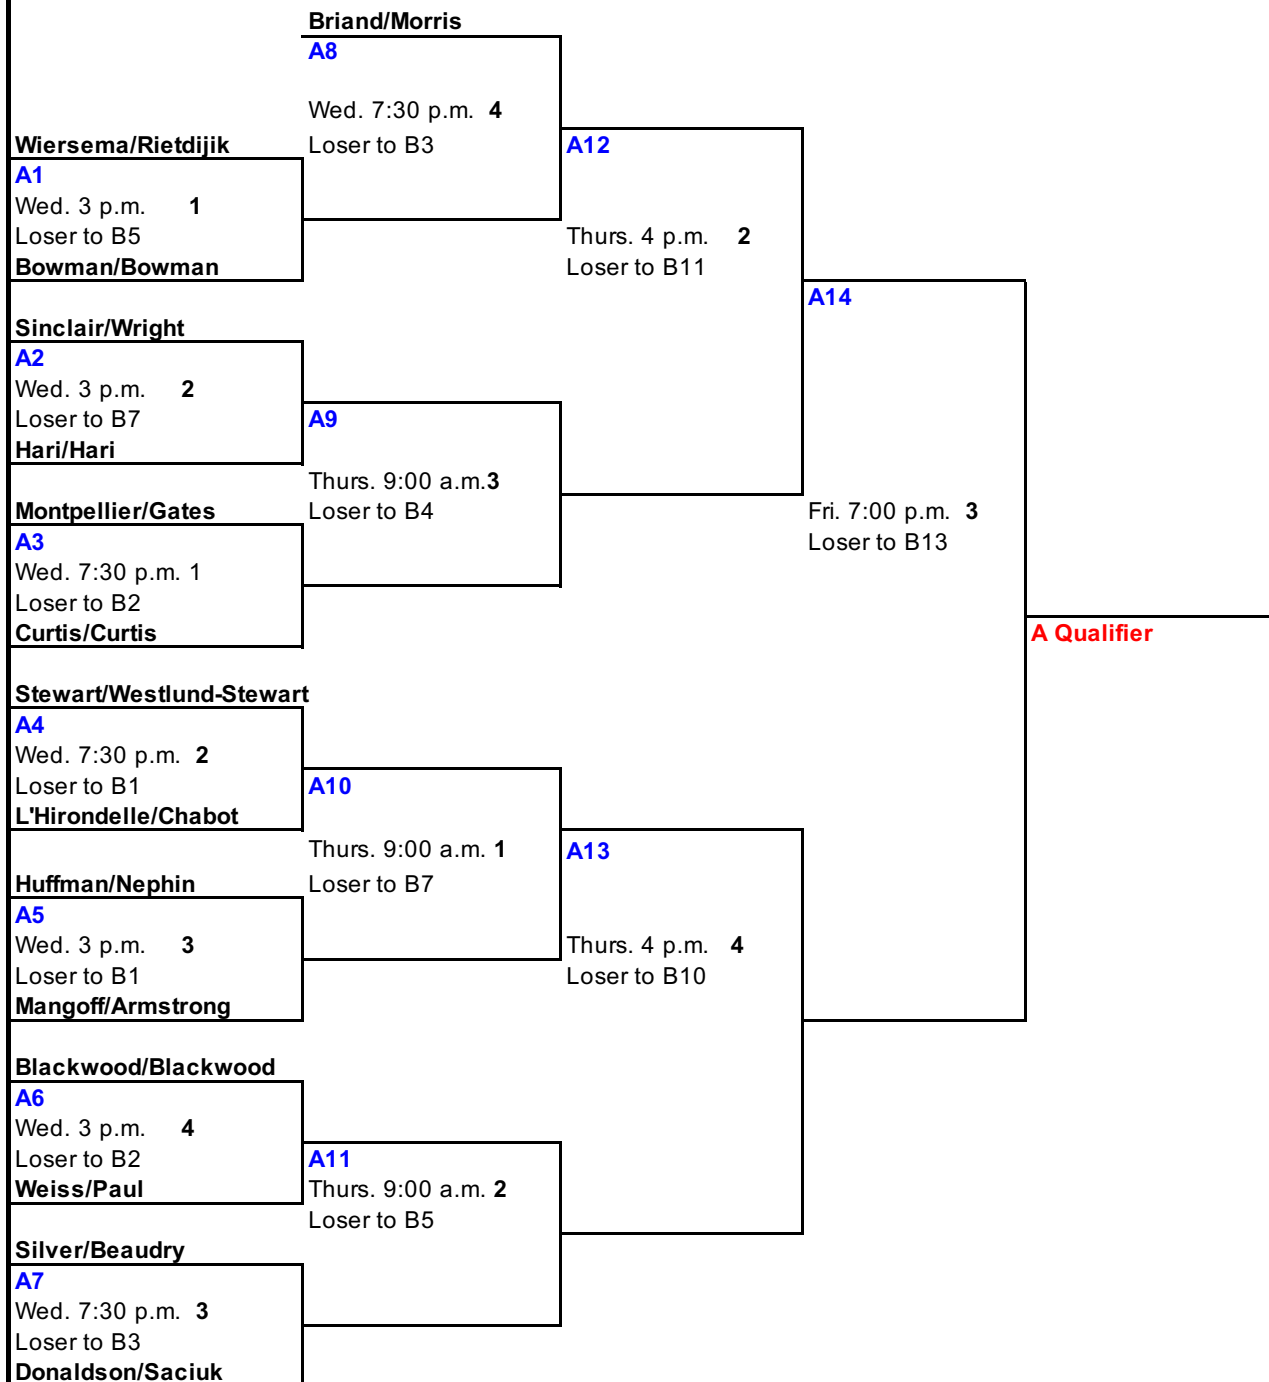

NOCA Provincial Mixed Doubles Championship

Kakabeka Falls Curling Club

Feb. 5 - 9, 2025

Seed	Teams	Seed	Teams
1	Briand/Morris - Fort William CC	9	Wiersema/Rietdijk - Kakabeka Falls CC
2	Silver/Beaudry - Curl Fort Frances	10	Weiss/Paul - Kakabeka Falls CC
3	Stewart/Westlund-Stewart - Fort William CC	11	Huffman/Nephin - Kakabeka Falls CC
4	Montpellier/Gates - NCU Community Centre	12	Hari/Hari - Fort William CC
5	Sinclair/Wright - Kakabeka Falls CC	13	Curtis/Curtis - Terrace Bay CC
6	Mangoff/Armstrong - Fort William CC	14	L'Hirondelle/Chabot - Curl Fort Frances
7	Blackwood/Blackwood - Terrace Bay CC	15	Donaldson/Saciuk - Curl Fort Frances
8	Bowman/Bowman - North Bay Granite Club		

Day	Time	Ice 1	Ice 2	Ice 3	Ice 4	
Wed.	9:00 a.m.	11	12	13	14	
	9:50 a.m.	<i>Meeting Teams 6-15</i>				
	10:00 a.m.	6	7	8	9	
	11:30 a.m.	<i>Meeting Teams 1-5</i>				
	11:45 a.m.	1	2	3	4	
	3:00 p.m.	A1	A2	A5	A6	
	6:30 p.m.	<i>Opening Ceremony</i>				
	7:30 p.m.	A3	A4	A7	A8	
	Thurs.	9:00 a.m.	A10	A11	A9	B1
		12:30 p.m.	B3	B2	B7	B5
4:00 p.m.		B4	A12	B6	A13	
	7:30 p.m.	B9	B8	C3	C1	
Fri.	10:00 a.m.		C2	C4		
	12:00 p.m.	<i>Lunch</i>				
	3:00 p.m.	C5	C6	B10	B11	
	7:00 p.m.		B12	A14	C7	
Sat.	10:30 a.m.		C9		C8	
	2:30 p.m.			C10	B13	
	7:00 p.m.				C11	
Sun.	9:00 a.m.		C12			
	12:30 p.m.			Semi		
	4:00 p.m.		Final			

rotate 15

rotate 10

rotate 5

* 7 minute pre-game practice begins 25 minutes prior to game time

*Teams will flip a coin, for choice of rock color or first/second practice before each game (not including playoffs)

* Hammer will be determined by a draw to the button at the end of the practice time

A Event