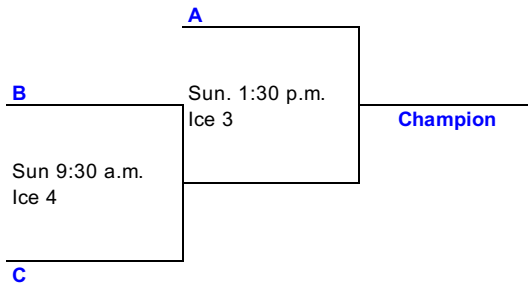

B8

B5
Fri. 10:00 a.m.
Ice 2 L-C3

Sat. 2:30 p.m.
Ice 6 L-C7

B Qualifier

B2
Thurs. 9:30 a.m.
Ice 6 L-C2

B4
Thurs. 2:30 p.m.
Ice 4 L-C1

Fri. 2:30 p.m.
Ice 4 L-C6

B6
Fri. 10:00 a.m.
Ice 5 L-C4

C

C1
Fri. 10:00 a.m.
Ice 3 L-Out

C3
Fri. 7:30 p.m.
Ice 4 L-Out

C2
Thurs. 7:30 p.m.
Ice 2 L-Out

C4
Fri. 2:30 p.m.
Ice 5 L-Out

C5
Sat. 10 a.m.
Ice 3 L-Out

Sat. 2:30 p.m.
Ice 5 L-Out

C6
Sat. 7:30 p.m.
Ice 3 L-Out

C Qualifier

C7

MEN'S PLAYOFF

2026 Senior Men's Provincial

Team	Club Name	Position	Name
Blackwood	Fort William CC	Skip	Ken Blackwood
		Vice	Kirk Strikchuk
		Second	Jon Thompson
		Lead	Rick Mattice
Robert	YNCU Curling Centre	Skip	Charlie Robert
		Vice	Luc Ouimet
		Second	Jeremy Landry
		Lead	Dan Lemieux
Brown	Port Arthur CC	Skip	Kevin Brown
		Vice	Brent Adamson
		Second	Derek Jackson
		Lead	Rob Dubinsky
Morissette	Fort William CC	Skip	Frank Morissette
		Vice	Jonah Dupuis
		Second	Rob Sinclair
		Lead	Gary Champagne
		Alternate	Al Hackner
Gordon	NCU Community Centre	Skip	Robbie Gordon
		Vice	Bruce Munro
		Second	Doug Hong
		Lead	Lee Toner
Pozihun	Port Arthur CC	Skip	Mike Pozihun
		Vice	Pat Berezowski
		Second	Andy Peloza
		Lead	Rob Shubat
Grant	Port Arthur CC	Skip	Ben Grant
		Vice	Steve Fontaine
		Second	Dave Fontaine
		Lead	Aaron Asselstine
Armstrong	Englehart CC	Skip	Brian Fawcett
		Vice	Tom Armstrong
		Second	Rob Mckelvey
		Lead	Mark Fawcett
Rosengren	Fort William CC	Skip	Ron Rosengren
		Vice	Gary Weiss
		Second	Dale Wiersema
		Lead	Aaron Rogalski
		Coach	Brian Burgess
Minogue	North Bay Granite Club	Skip	Brad Minogue
		Vice	Don Merriman
		Second	Matt Jessup
		Lead	Gary McKnight